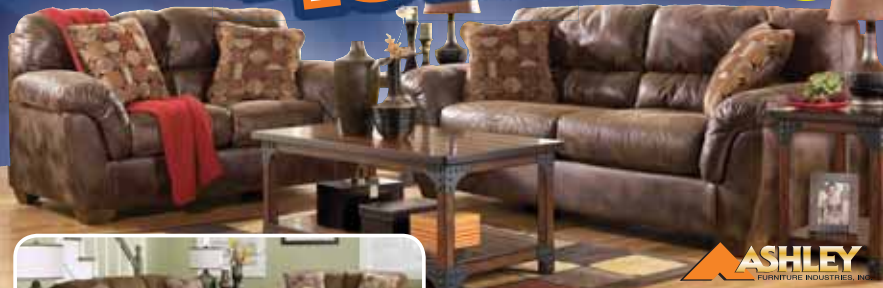

look what you get
for **$1599**

Sofa, Loveseat, Cocktail Table, 2 End Tables +
42" LCD HDTV* FROM BEST BUY® OR
Matching Recliner

includes
42" TV OR
Matching
Recliner

ASHLEY
FURNITURE INDUSTRIES, INC.