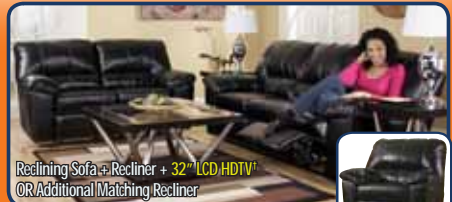

Reclining Sofa + Recliner + 32" LCD HDTV* OR Additional Matching Recliner

Recliner

6 MONTHS SAME AS CASH!

CUS-04

A111202-013