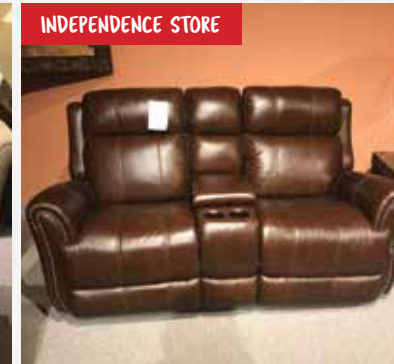

INDEPENDENCE STORE

Bassett Reclining Leather Power
Console Sofa
Reg. $2398.00

SUPER SALE PRICE
$1199.00