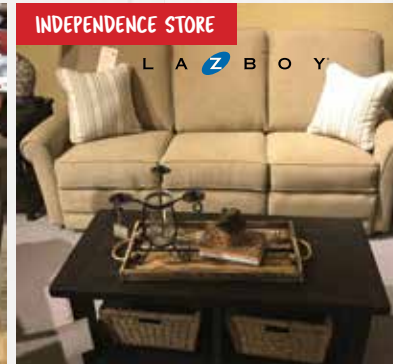

INDEPENDENCE STORE

La-Z-Boy Reclining Sofa
Brown
Reg. $1208.00

SUPER SALE PRICE
$599.00