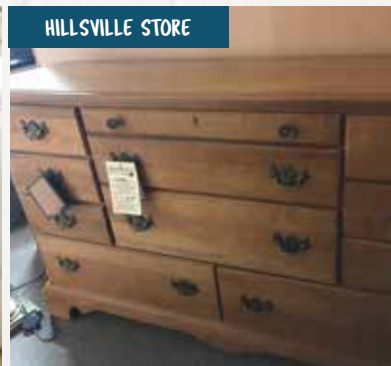

GALAX STORE

Broyhill
Stationary Chair
Reg. \$799.00

SUPER SALE PRICE
\$399.00

HILLSVILLE STORE

Jackson
Black End Table 2 available
Reg. \$268.00

SUPER SALE PRICE
\$129.00

HILLSVILLE STORE

Mobel
Maple Dresser
Reg. \$1879.00