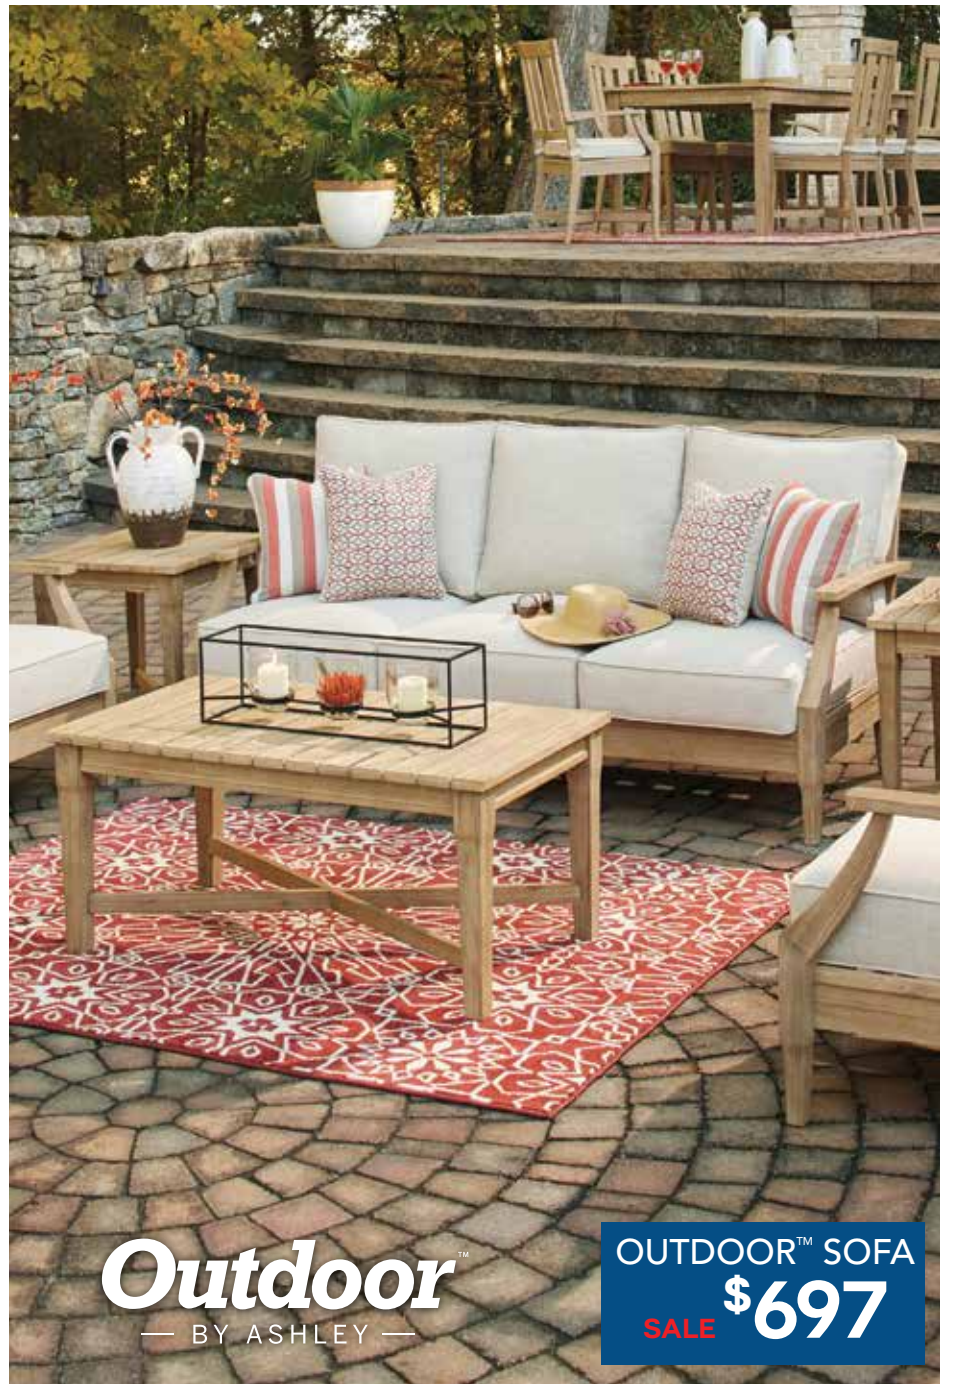

HOME DESIGN FURNITURE

www.myhomedesignfurniture.com

LIMITED TIME ONLY

SALE

MEMORIAL DAY

0% Interest
up to 60 Months*

Outdoor™
— BY ASHLEY —

OUTDOOR™ SOFA
SALE $697

OUTDOOR™ CLEARANCE | SAVE UP TO 50% OFF

on select Outdoor™ furniture. See store for details.